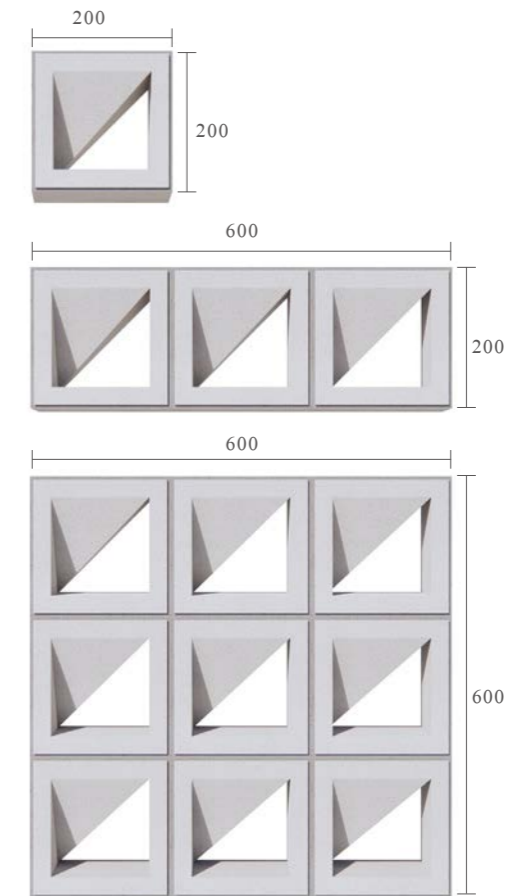

Triangle

Code KLK020020T1

Size 200x200mm/600x200mm/600x600mm

The hollowed-out sculpture that breaks the traditional aesthetics presents a unique sense of hierarchy. The space division of the golden triangle has a strong sense of ritual, as if you can see the posture of the sun, which is spiritual and vivid.