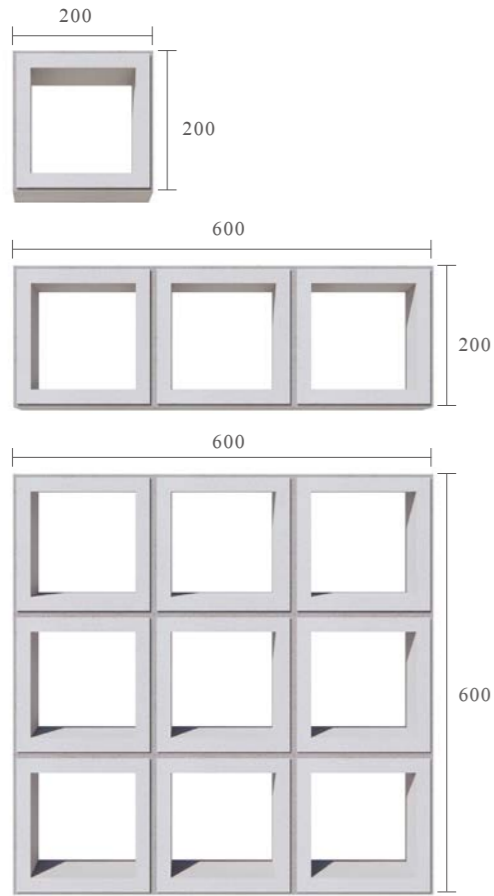

| SCREEN BLOCK 10

Orient

Code KLK02002002

Size 200x200mm/600x200mm/600x600mm

The reorganization of elements of "the past serves the present" perfectly combines modern elements with traditional elements to create a new Chinese style that is refined, refined, dignified and elegant.

| SCREEN BLOCK 11

Square

Code KLK020020S2

Size 200x200mm/600x200mm/600x600mm

The simple and regular three-dimensional square bricks form a fashionable and artistic hollow partition. Under the projection of alternating cold and warm light and shadow, it outlines a pure and soft space, and spreads out a comfortable and harmonious living state.