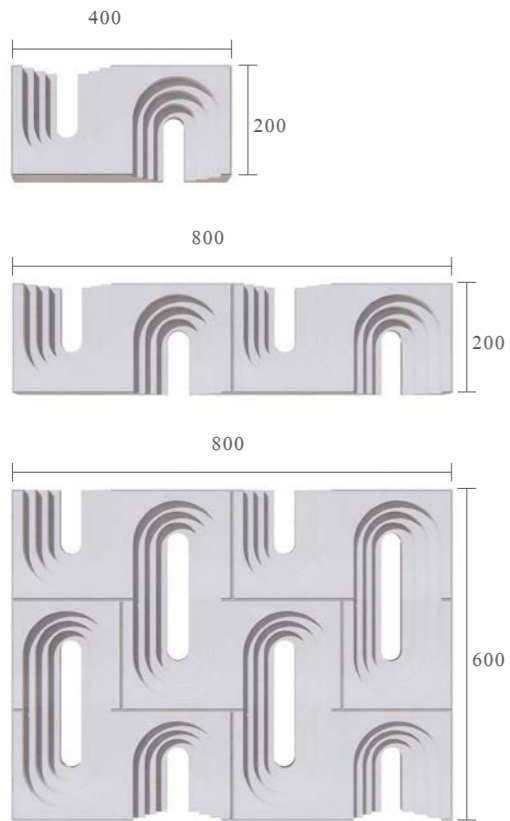

Dots

Code KLK030010D1

Size 300x100mm/600x100mm/600x600mm

The modern minimalist rectangular box is matched with a well-proportioned and delicate circle, and a certain height difference is designed with the simple and white wall, making the interaction between indoor and outdoor more romantic.

| SCREEN BLOCK 02

Rectangle

Code KLK030015R1

Size 300x150mm/600x150mm/600x600mm

The rectangular shape is like a perceptual artist, which does not adhere to the rigid and solid stereotype, captures the rich and radiant reflection effect, and becomes a space that enhances the intimate connection between the interior and the exterior.

| SCREEN BLOCK 03

Arch

Code KLK040020A1

Size 400x200mm/800x200mm/800x600mm

The sun shines into the hollow shape of the Roman arch intertwined with rationality and sensibility, making the living space brighter and more open.