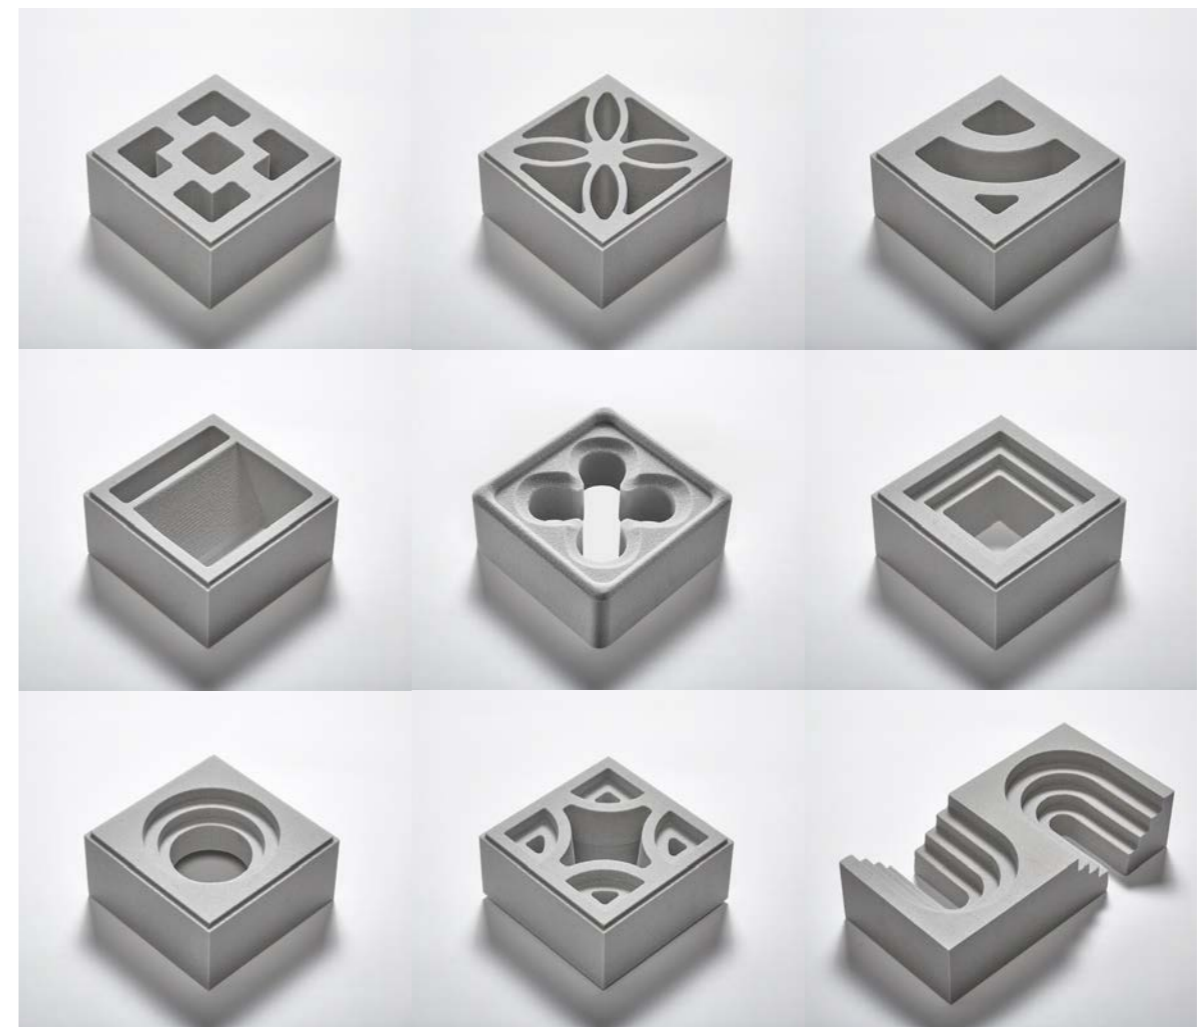

KITO's brand differentiation and business transformation, is the creation of a new idea, product line and service spinoff. The company's process of transformation and differentiation has been created to unearth unrealized opportunities and new audience segments to serve in the Building, Deco, Element of Interior Design & furnishings market.

- -KITO : Ceramic / Architectural Surface
- -KLAX : Innotech Surface / Slab
- -KITO KGE : Less Panel / Foamed Ceramics
- -KITO – ITC : Information Technology Company

KITO continued to uphold resource-sharing philosophy to promote operational development. Seizing the tremendous opportunities arising from China's continuous development strategy and from the development of building market and construction, it deepened its "One Core and Two Wings" strategy and enhanced its core competencies.

| ADVANTAGE

TEXTURE

Exquisite carving technology
original ecological texture,
high strength, no shrinkage and no cracking.

ARTISTRY

Applied as a decorative wall
take advantage of natural sky light
decorative front entrance or garage wall Indoor
applications airfresco area,
screen block fence.

FAST INSTALLATION

Light weight, easy to install,
high construction efficiency.

LONG DURATION

Ceramic properties
durable weather resistance,
environmental friendly
excellent insulation performance.