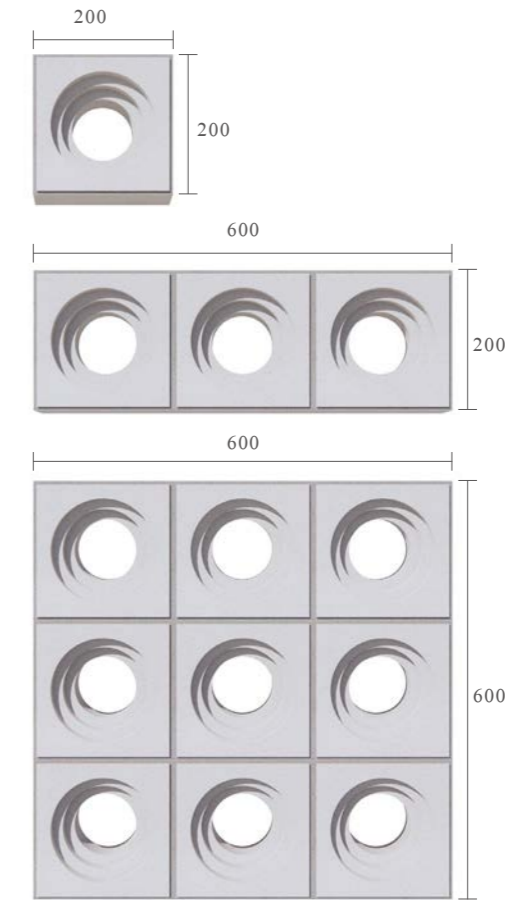

Dots

Code KLK030010D1

Size 300x100mm/600x100mm/600x600mm

The modern minimalist rectangular box is matched with a well-proportioned and delicate circle, and a certain height difference is designed with the simple and white wall, making the interaction between indoor and outdoor more romantic.

| SCREEN BLOCK 02

Rectangle

Code KLK030015R1

Size 300x150mm/600x150mm/600x600mm

The rectangular shape is like a perceptual artist, which does not adhere to the rigid and solid stereotype, captures the rich and radiant reflection effect, and becomes a space that enhances the intimate connection between the interior and the exterior.

| SCREEN BLOCK 03

Arch

Code KLK040020A1

Size 400x200mm/800x200mm/800x600mm

The sun shines into the hollow shape of the Roman arch intertwined with rationality and sensibility, making the living space brighter and more open.

| SCREEN BLOCK 04

Cave

Code KLK020020C1

Size 200x200mm/600x200mm/600x600mm

The flexible and unrestrained circles are connected with a natural and casual artistic style. Light, scale and moving lines are organically integrated into the fashionable and elegant space.