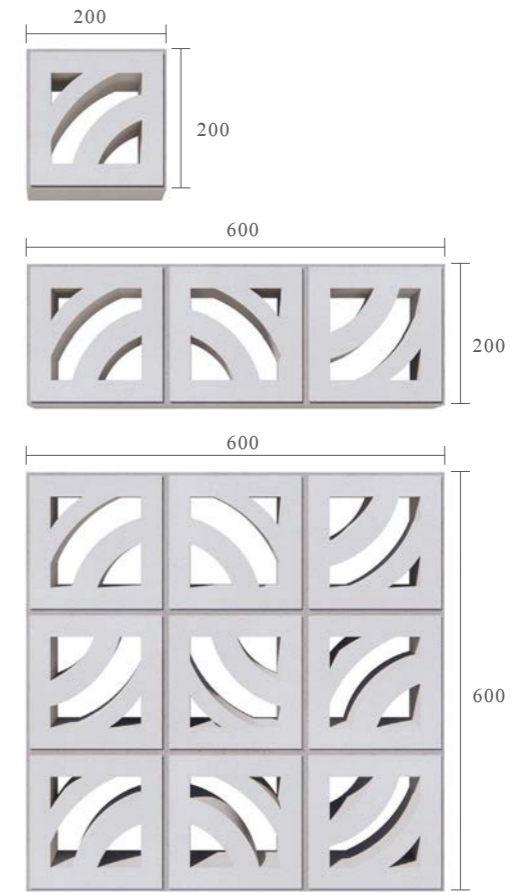

Wave

Code KLK020020W1

Size 200x200mm/600x200mm/600x600mm

Breaking through the bold layout of traditional architectural design, under the connection of the new Chinese style artistic hollow partition full of Zen, it extends a pleasant scene of harmonious coexistence between man and nature.