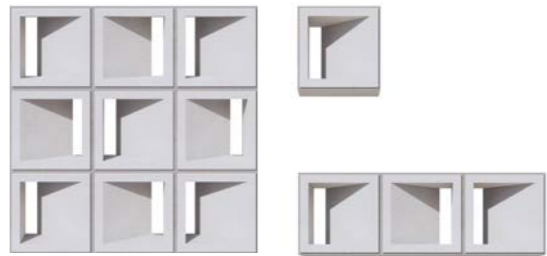

Code KLK020020K1
Size 200x200mm / 600x200mm / 600x600mm

Quarter

Code KLK020020Q1
Size 200x200mm / 600x200mm / 600x600mm

Seven

Code KLK020020S1
Size 200x200mm / 600x200mm / 600x600mm

Mirror

Code KLK020020M1
Size 200x200mm / 600x200mm / 600x600mm

Narrow

Code KLK020020N1
Size 200x200mm / 600x200mm / 600x600mm

Square

Code KLK020020S2
Size 200x200mm / 600x200mm / 600x600mm

Triangle

Code KLK020020T1
Size 200x200mm / 600x200mm / 600x600mm

One

Code KLK020020O1
Size 200x200mm / 600x200mm / 600x600mm