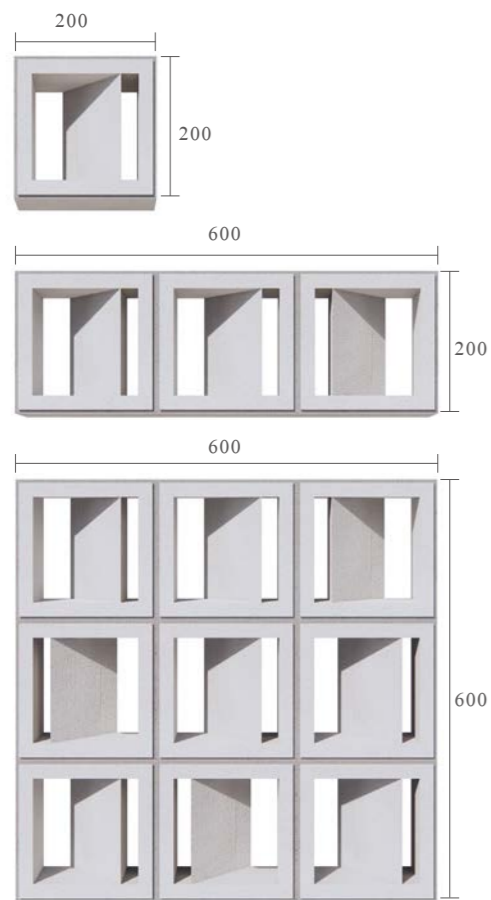

| SCREEN BLOCK 11

Square

Code KLK020020S2

Size 200x200mm/600x200mm/600x600mm

The simple and regular three-dimensional square bricks form a fashionable and artistic hollow partition. Under the projection of alternating cold and warm light and shadow, it outlines a pure and soft space, and spreads out a comfortable and harmonious living state.

| SCREEN BLOCK 12

Triangle

Code KLK020020T1

Size 200x200mm/600x200mm/600x600mm

The hollowed-out sculpture that breaks the traditional aesthetics presents a unique sense of hierarchy. The space division of the golden triangle has a strong sense of ritual, as if you can see the posture of the sun, which is spiritual and vivid.