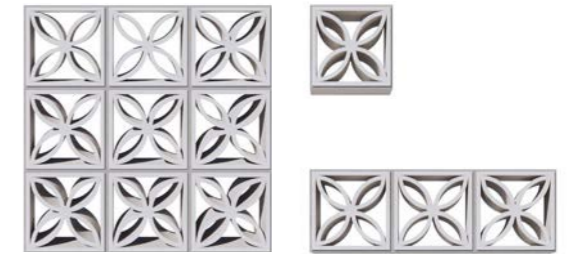

| GALLERY

Shadow

Code KLK020030S1
Size 200x300mm / 600x300mm / 600x600mm

Dots

Code KLK030010D1
Size 300x100mm / 600x100mm / 600x600mm

Circle

Code KLK020020C2
Size 200x200mm / 600x200mm / 600x600mm

Clover

Code KLK020020C3
Size 200x200mm / 600x200mm / 600x600mm

Rectangle

Code KLK030015R1
Size 300x150mm / 600x150mm / 600x600mm

Arch

Code KLK040020A1
Size 400x200mm / 800x200mm / 800x600mm

Corner

Code KLK020020C4
Size 200x200mm / 600x200mm / 600x600mm