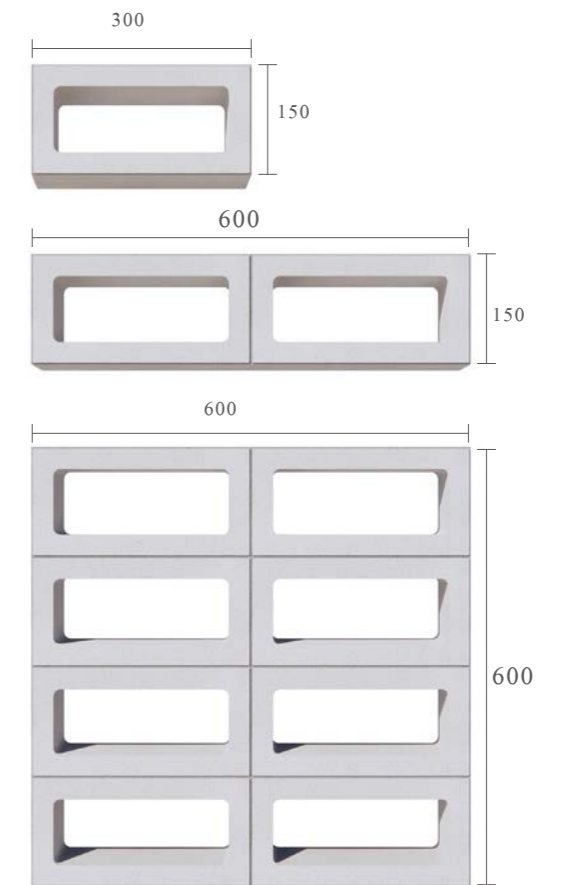

Dots

Code KLK030010D1

Size 300x100mm/600x100mm/600x600mm

The modern minimalist rectangular box is matched with a well-proportioned and delicate circle, and a certain height difference is designed with the simple and white wall, making the interaction between indoor and outdoor more romantic.

| SCREEN BLOCK 02

Rectangle

Code KLK030015R1

Size 300x150mm/600x150mm/600x600mm

The rectangular shape is like a perceptual artist, which does not adhere to the rigid and solid stereotype, captures the rich and radiant reflection effect, and becomes a space that enhances the intimate connection between the interior and the exterior.