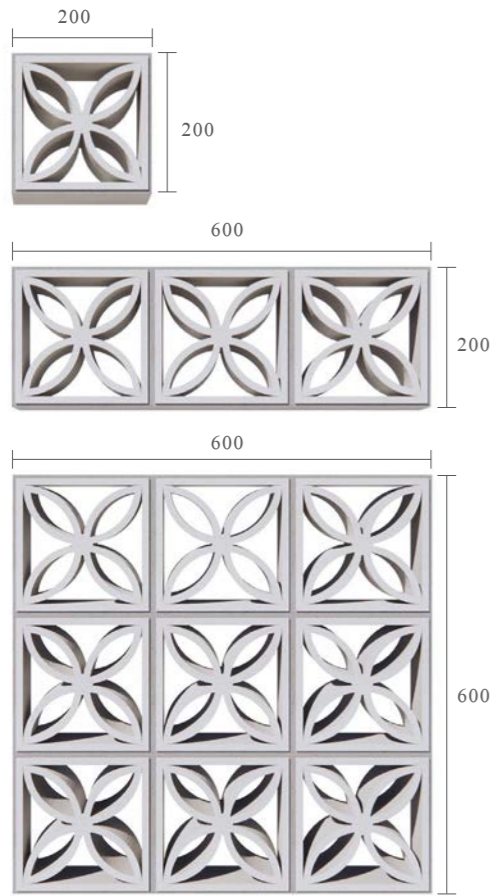

| SCREEN BLOCK 03

Arch

Code KLK040020A1

Size 400x200mm/800x200mm/800x600mm

The sun shines into the hollow shape of the Roman arch intertwined with rationality and sensibility, making the living space brighter and more open.

| SCREEN BLOCK 04

Cave

Code KLK020020C1

Size 200x200mm/600x200mm/600x600mm

The flexible and unrestrained circles are connected with a natural and casual artistic style. Light, scale and moving lines are organically integrated into the fashionable and elegant space.

| SCREEN BLOCK 05

Clover

Code KLK020020C3

Size 200x200mm/600x200mm/600x600mm

The classic symmetrical four-leaf element allows the lighting sight and airflow to flow in the wide space, and the large-area display is more elegant and classical oriental charm.

| SCREEN BLOCK 06

Field

Code KLK020020F2

Size 200x200mm/600x200mm/600x600mm

The step-by-step ladder square highlights the elegant and romantic pursuit of life, and the visual continuation from far to near carries a natural and easy-going living state.