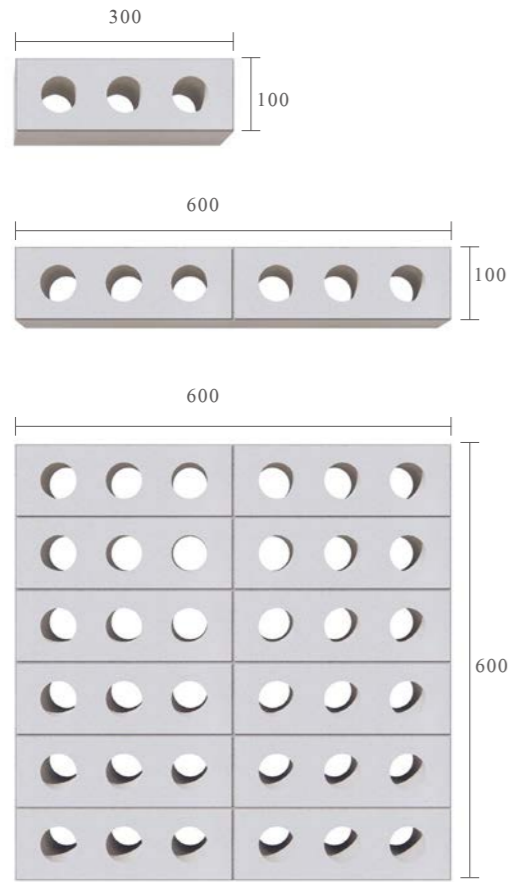

Dots

Code KLK030010D1

Size 300x100mm/600x100mm/600x600mm

The modern minimalist rectangular box is matched with a well-proportioned and delicate circle, and a certain height difference is designed with the simple and white wall, making the interaction between indoor and outdoor more romantic.

Code KLK020020K1
Size 200x200mm / 600x200mm / 600x600mm

Quarter

Code KLK020020Q1
Size 200x200mm / 600x200mm / 600x600mm

Seven

Code KLK020020S1
Size 200x200mm / 600x200mm / 600x600mm

Mirror

Code KLK020020M1
Size 200x200mm / 600x200mm / 600x600mm