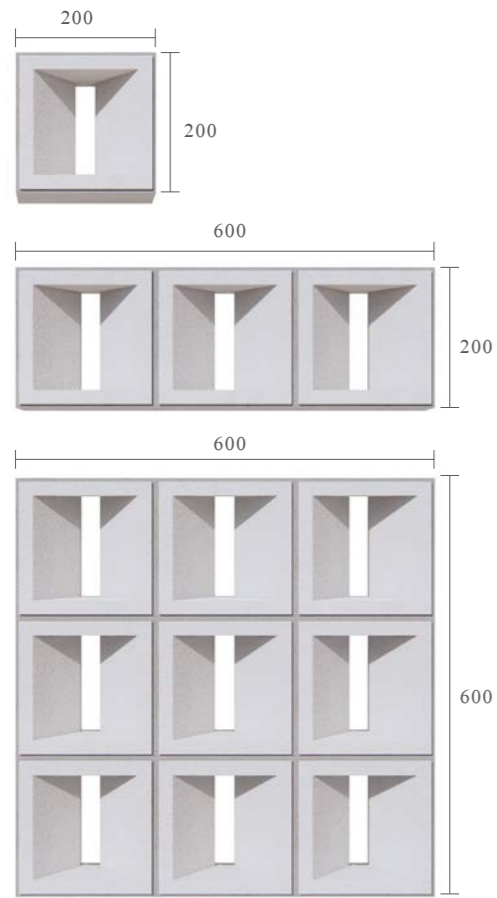

| SCREEN BLOCK 09