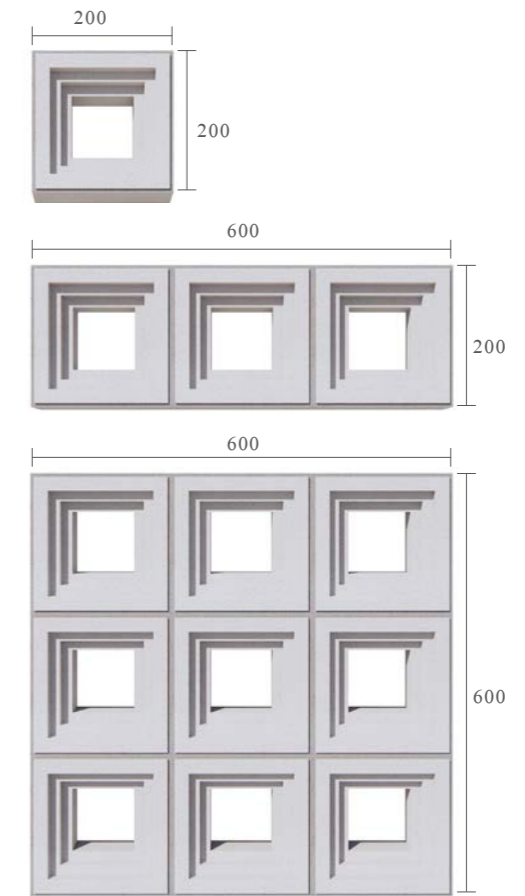

Dots

Code KLK030010D1

Size 300x100mm/600x100mm/600x600mm

The modern minimalist rectangular box is matched with a well-proportioned and delicate circle, and a certain height difference is designed with the simple and white wall, making the interaction between indoor and outdoor more romantic.

| SCREEN BLOCK 05

Clover

Code KLK020020C3

Size 200x200mm/600x200mm/600x600mm

The classic symmetrical four-leaf element allows the lighting sight and airflow to flow in the wide space, and the large-area display is more elegant and classical oriental charm.

| SCREEN BLOCK 06

Field

Code KLK020020F2

Size 200x200mm/600x200mm/600x600mm

The step-by-step ladder square highlights the elegant and romantic pursuit of life, and the visual continuation from far to near carries a natural and easy-going living state.