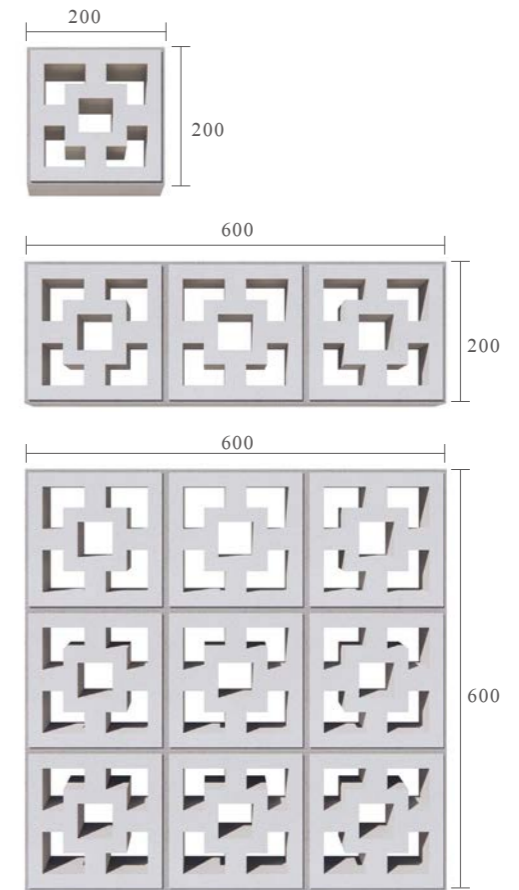

Knot

Code KLK020020K1

Size 200x200mm/600x200mm/600x600mm

Incorporating introverted and extroverted oriental aesthetic elements, the bright and dark light and shadow make the space unpredictable, giving Chinese traditional architecture a purer artistic pursuit.