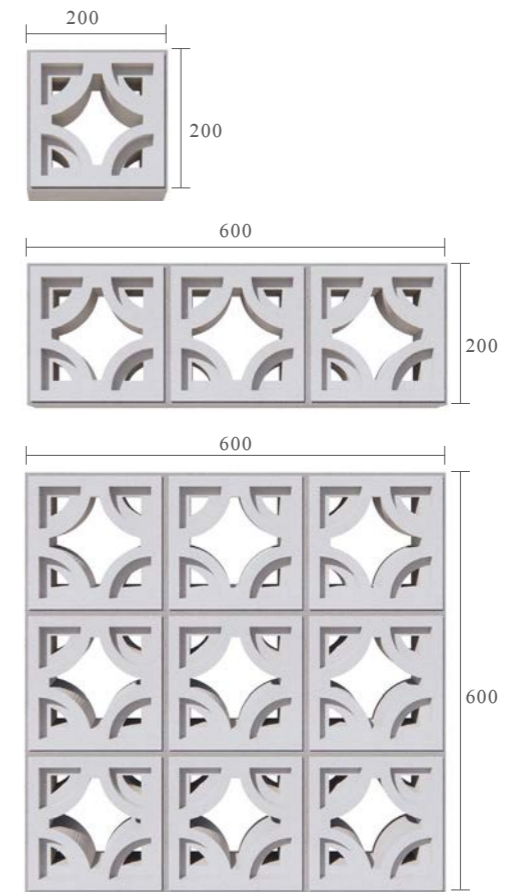

Orient

Code KLK02002002

Size 200x200mm/600x200mm/600x600mm

The reorganization of elements of "the past serves the present" perfectly combines modern elements with traditional elements to create a new Chinese style that is refined, refined, dignified and elegant.