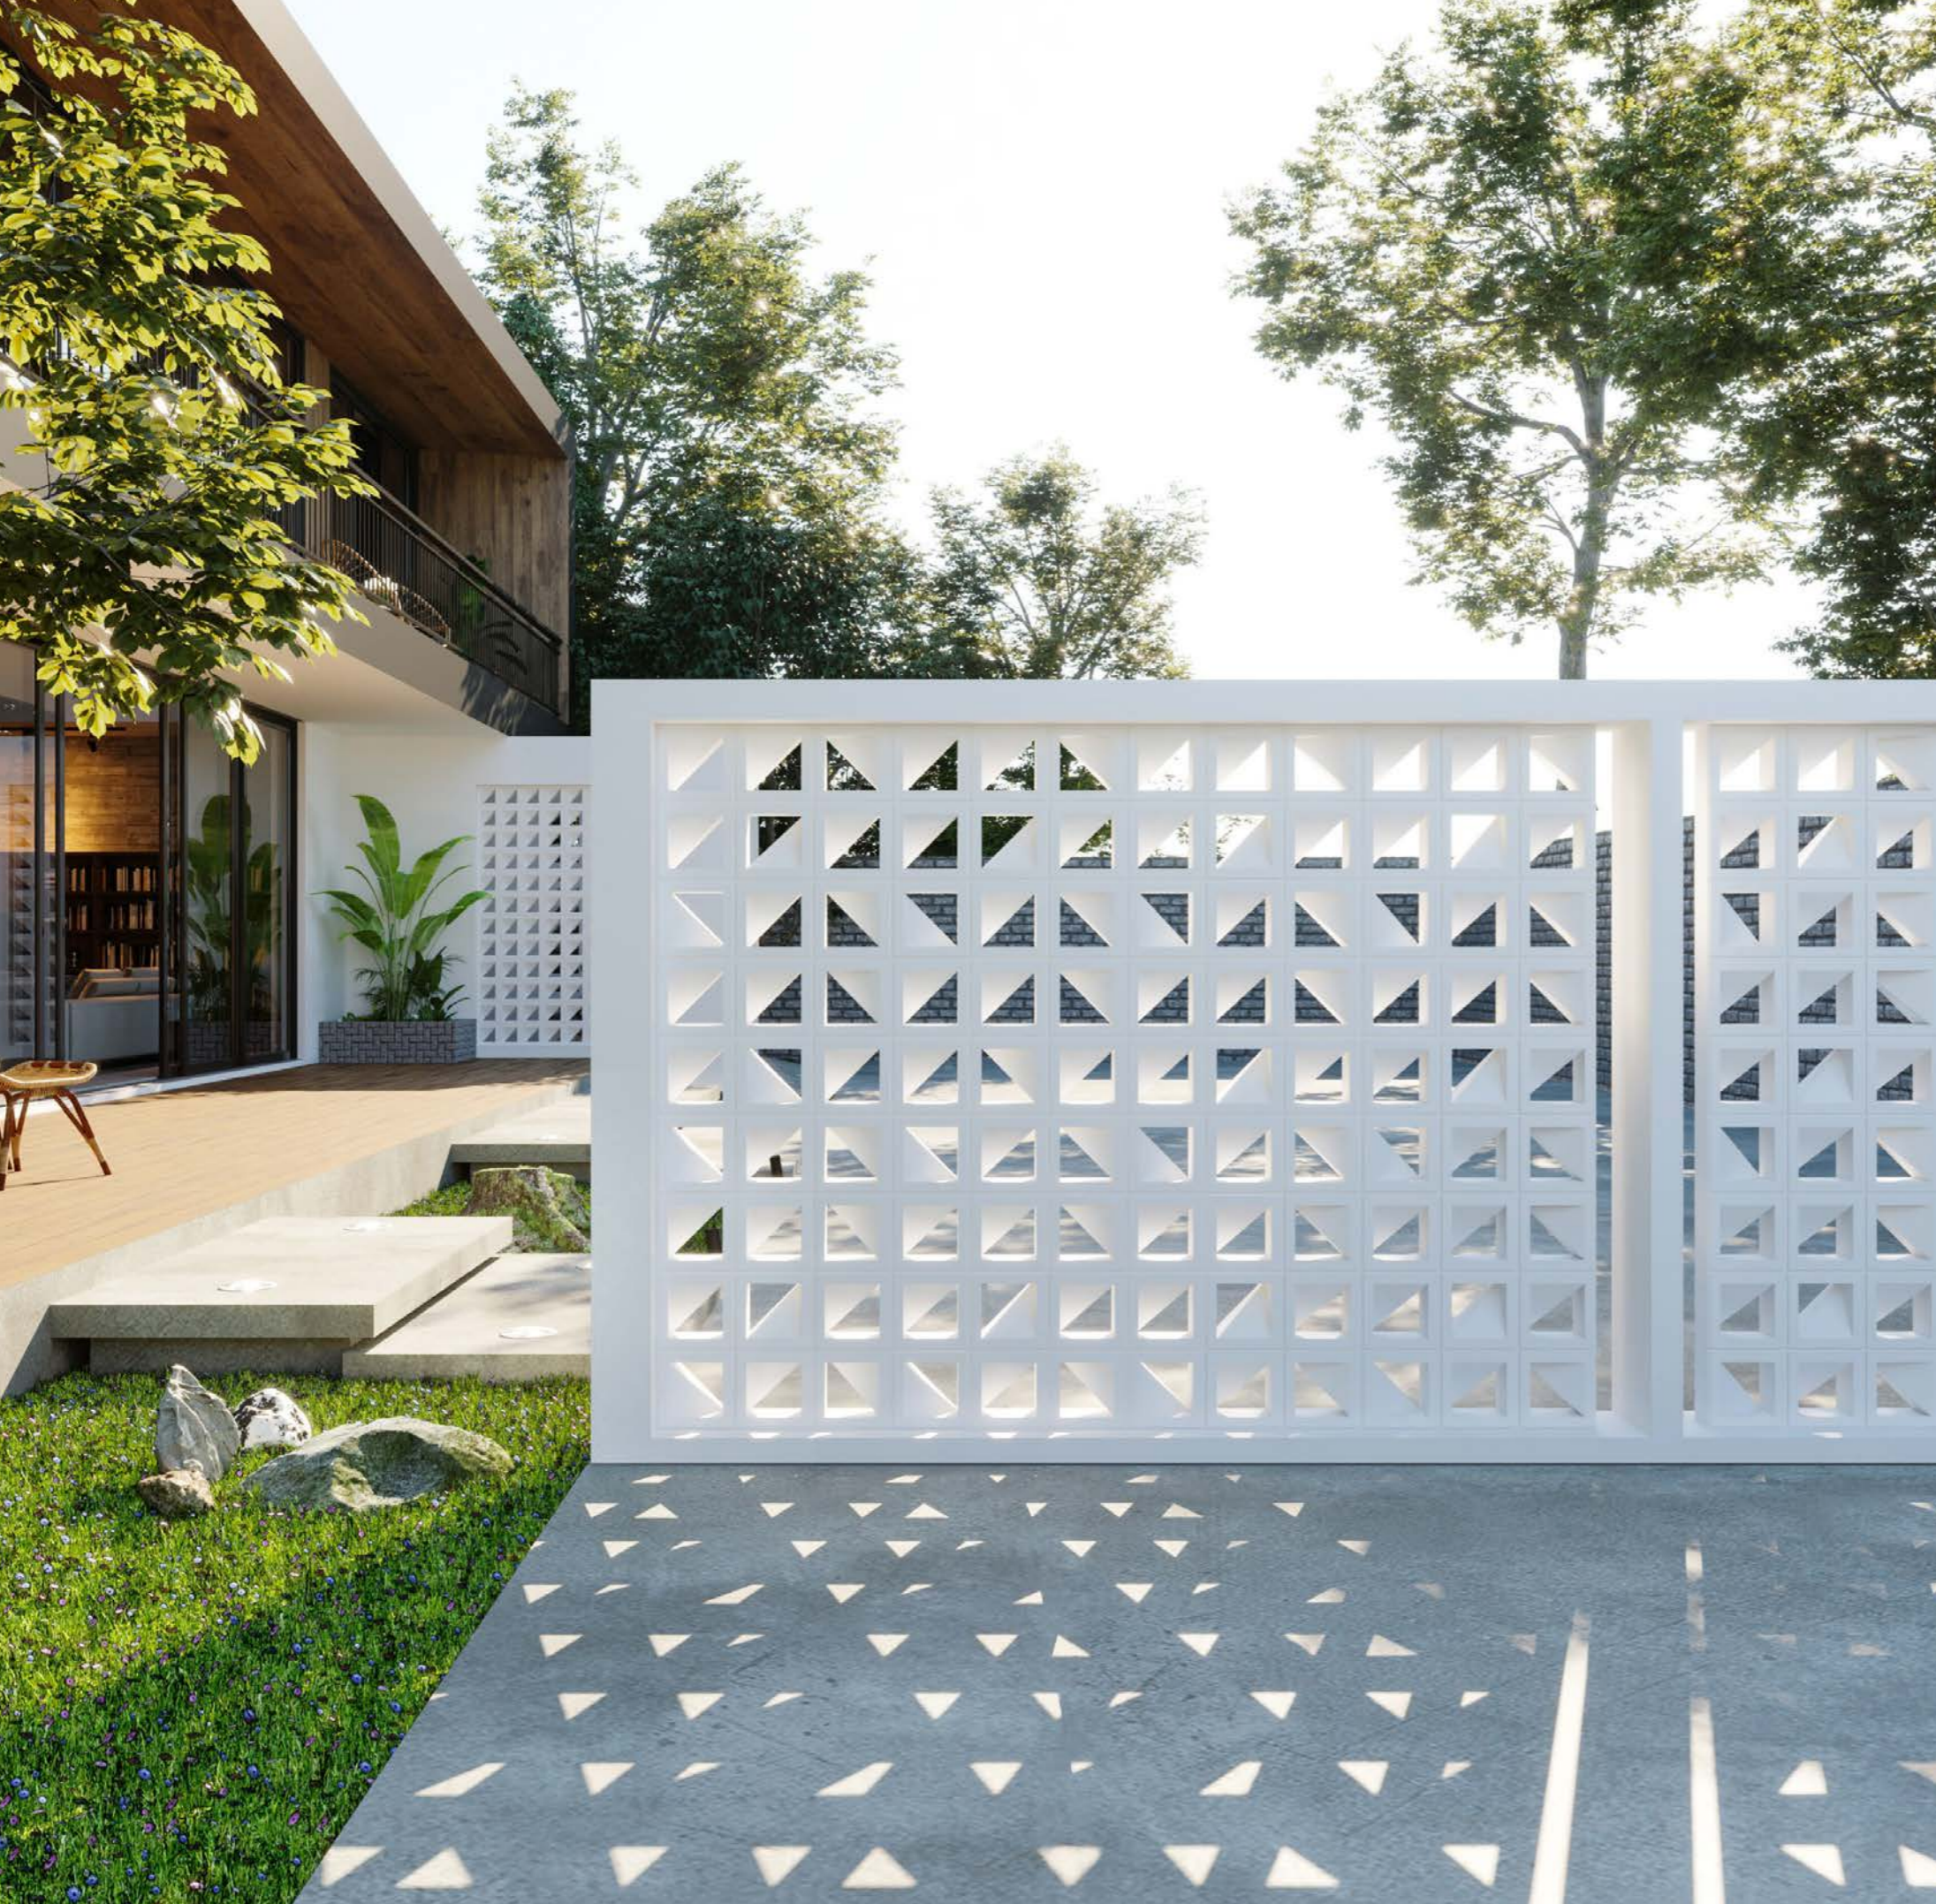

| SCREEN BLOCK 10

Orient

Code KLK02002002

Size 200x200mm/600x200mm/600x600mm

The reorganization of elements of "the past serves the present" perfectly combines modern elements with traditional elements to create a new Chinese style that is refined, refined, dignified and elegant.

| SCREEN BLOCK 11

Square

Code KLK020020S2

Size 200x200mm/600x200mm/600x600mm

The simple and regular three-dimensional square bricks form a fashionable and artistic hollow partition. Under the projection of alternating cold and warm light and shadow, it outlines a pure and soft space, and spreads out a comfortable and harmonious living state.

| SCREEN BLOCK 12

Triangle

Code KLK020020T1

Size 200x200mm/600x200mm/600x600mm

The hollowed-out sculpture that breaks the traditional aesthetics presents a unique sense of hierarchy. The space division of the golden triangle has a strong sense of ritual, as if you can see the posture of the sun, which is spiritual and vivid.

| SCREEN BLOCK 14

Wave

Code KLK020020W1

Size 200x200mm/600x200mm/600x600mm

Breaking through the bold layout of traditional architectural design, under the connection of the new Chinese style artistic hollow partition full of Zen, it extends a pleasant scene of harmonious coexistence between man and nature.