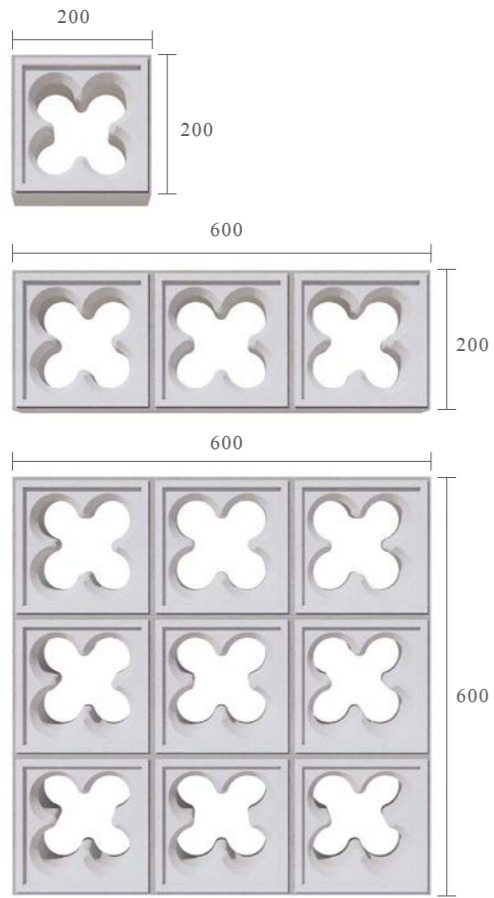

| SCREEN BLOCK 07